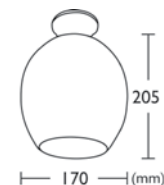

Rita Batten Fix

Specifications

- Teardrop shape
- Matt glass shade
- Satin chrome gallery
- Suitable for 1 x maximum 240W 42W BC lamp

Gallery Diameter: 90

Product Code

Code	Description
23591	FA1246FR Matt Opal/Satin Chrome

Denley Batten Fix

Specifications

- Square shape
- Matt glass shade
- Satin chrome gallery
- Suitable for 1 x maximum 240V 42W BC lamp

Gallery Diameter: 90

Product Code

Code	Description
23594	FA1247FR Matt Opal/Satin Chrome