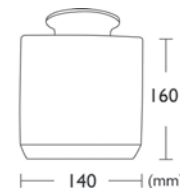

Rita Batten Fix

Specifications

- Teardrop shape
- Matt glass shade
- Satin chrome gallery
- Suitable for 1 x maximum 240W 42W BC lamp

Gallery Diameter: 90

Product Code

Code	Description
23591	FA1246FR Matt Opal/Satin Chrome

Denley Batten Fix

Specifications

- Square shape
- Matt glass shade
- Satin chrome gallery
- Suitable for 1 x maximum 240V 42W BC lamp

Gallery Diameter: 90

Product Code

Code	Description
23594	FA1247FR Matt Opal/Satin Chrome