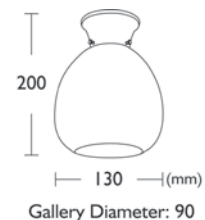

Christelle

Specifications

- Curved shape
- Frosted iced glass shade
- Satin chrome gallery
- Suitable for 1 x maximum 240V 42W BC lamp

Product Code

Code	Description
24306	FA716 Iced Glass/Satin Chrome

Woven Batten Fix

Specifications

- Cylindrical shape
- Hand woven shade
- Fixes directly to batten holder
- Silver or White Finish
- Suitable for 1 x maximum 240V 42W BC lamp

Product Code

Code	Description
24309	Woven/S Silver GLS Batten Fix
24310	Woven/W White GLS Batten Fix