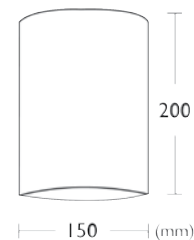

Christelle

Specifications

- Curved shape
- Frosted iced glass shade
- Satin chrome gallery
- Suitable for 1 x maximum 240V 42W BC lamp

Product Code

Code	Description
24306	FA716 Iced Glass/Satin Chrome

Woven Batten Fix

Specifications

- Cylindrical shape
- Hand woven shade
- Fixes directly to batten holder
- Silver or White Finish
- Suitable for 1 x maximum 240V 42W BC lamp

Product Code

Code	Description
24309	Woven/S Silver GLS Batten Fix
24310	Woven/W White GLS Batten Fix